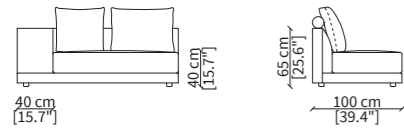

MILLER TOP SOFA

Design R&D Frigerio

MILLER TOP / d. 100 cm