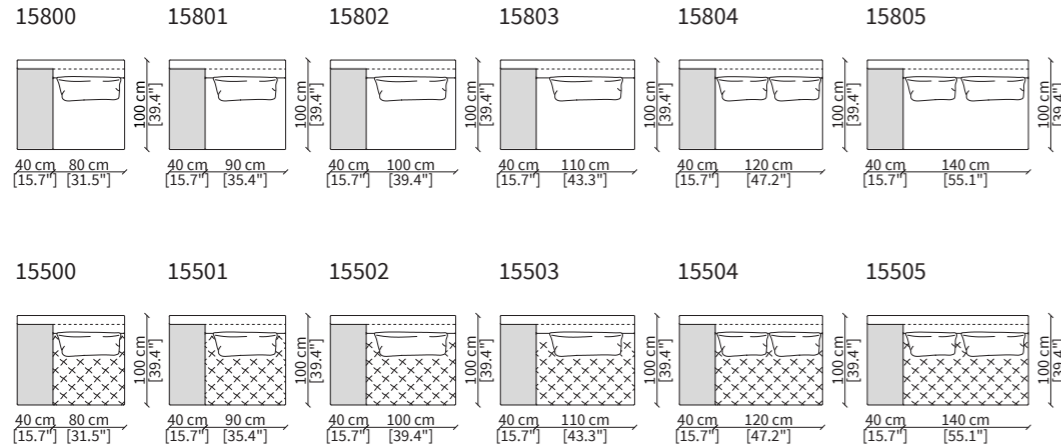

MILLER TOP SOFA

Design R&D Frigerio

MILLER TOP / d. 100 cm

ELEMENTI TERMINALI TOP / TERMINAL TOP ELEMENTS