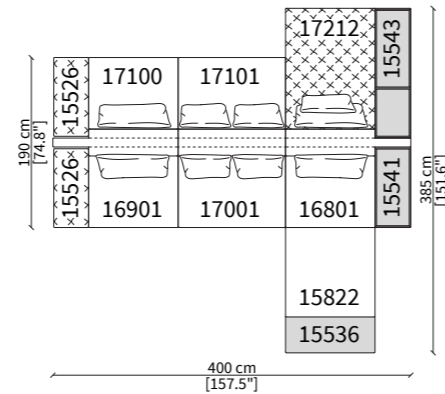

COMPOSIZIONE 2 / COMPOSITION 2

CODICI / CODES: **15526 x 2, 17100, 17101, 17212, 15543, 16901, 17001, 16801, 15541, 15822, 15536**